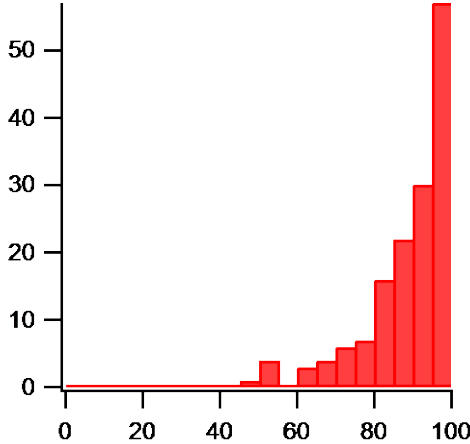

Distributions of test scores for applicants admitted to the Duke Neurobiology Program 2014-2018

GPA

GRE verbal

GRE quantitative

GRE writing