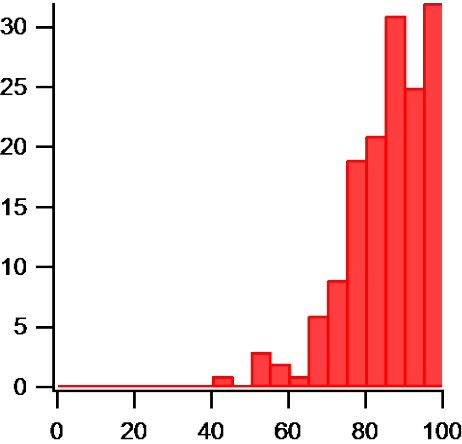

Distributions of test scores for applicants admitted to the Duke Neurobiology Program 2014-2018

GPA

GRE verbal

GRE quantitative

GRE writing